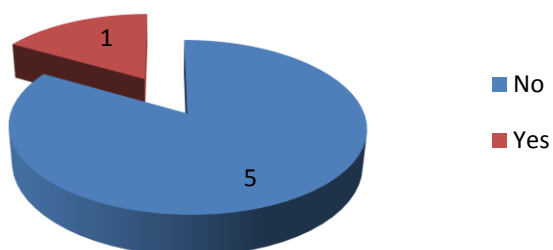

Overview

The annual Travelling Persons Site survey was carried out in November 2013. Surveys were carried out in person by Housing & Neighbourhood Services Assistants in Dunoon, Oban & Lochgilphead. Returns were low, with only 7 surveys completed, but this is in line with previous years.

The following graphs show the results of the returned questionnaires.

Is the rent charge for your pitch good value for money?

(One tenant did not answer)